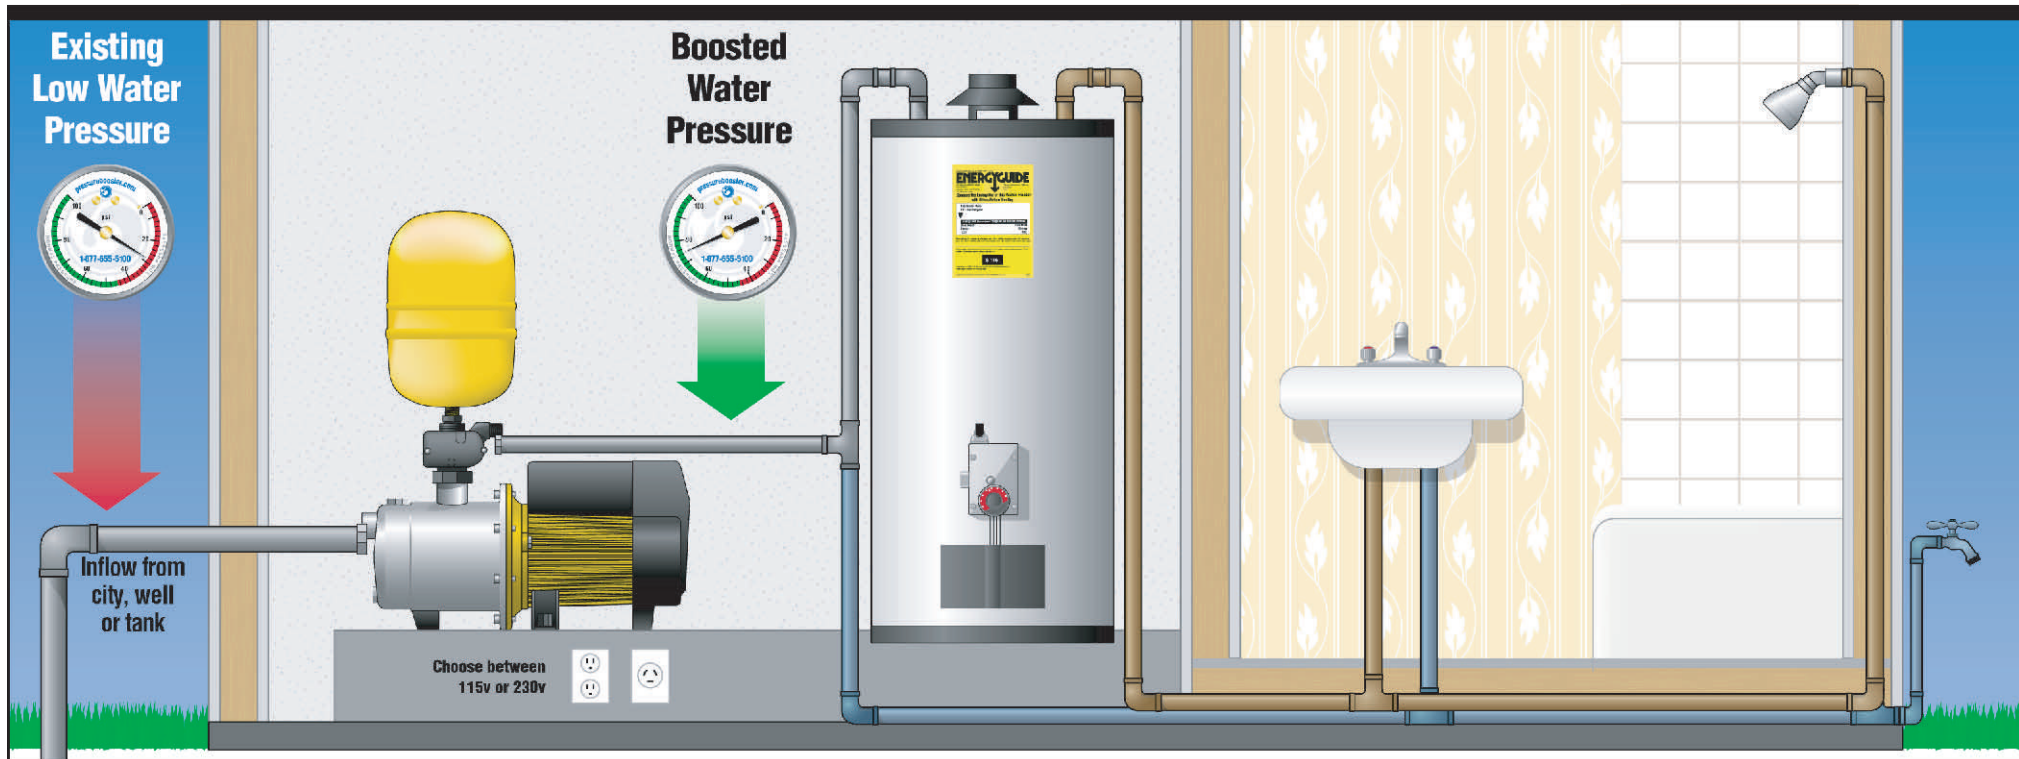

Pump Models and Flow Rates

Model	Existing Water Pressure (psi)	Boosted Water Pressure (psi)	Boosted Water Pressure per Number of Open Water Outlets (ㄥ = faucet, shower, hose, toilet, etc.)						
			1 ㄥ	2 ㄥ	3 ㄥ	4 ㄥ	5 ㄥ	6 ㄥ	7 ㄥ
3/4 HP 115v (adds 52 psi)	20	72	69	66	63	59	54	49	45
	30	82	79	76	73	69	64	59	55
	40	92	89	86	83	79	74	69	65
1 HP 230v (adds 72 psi)	20	92	89	86	83	79	74	69	65
	30	102	99	96	93	89	84	79	75
	40	112	109	106	103	99	94	89	85